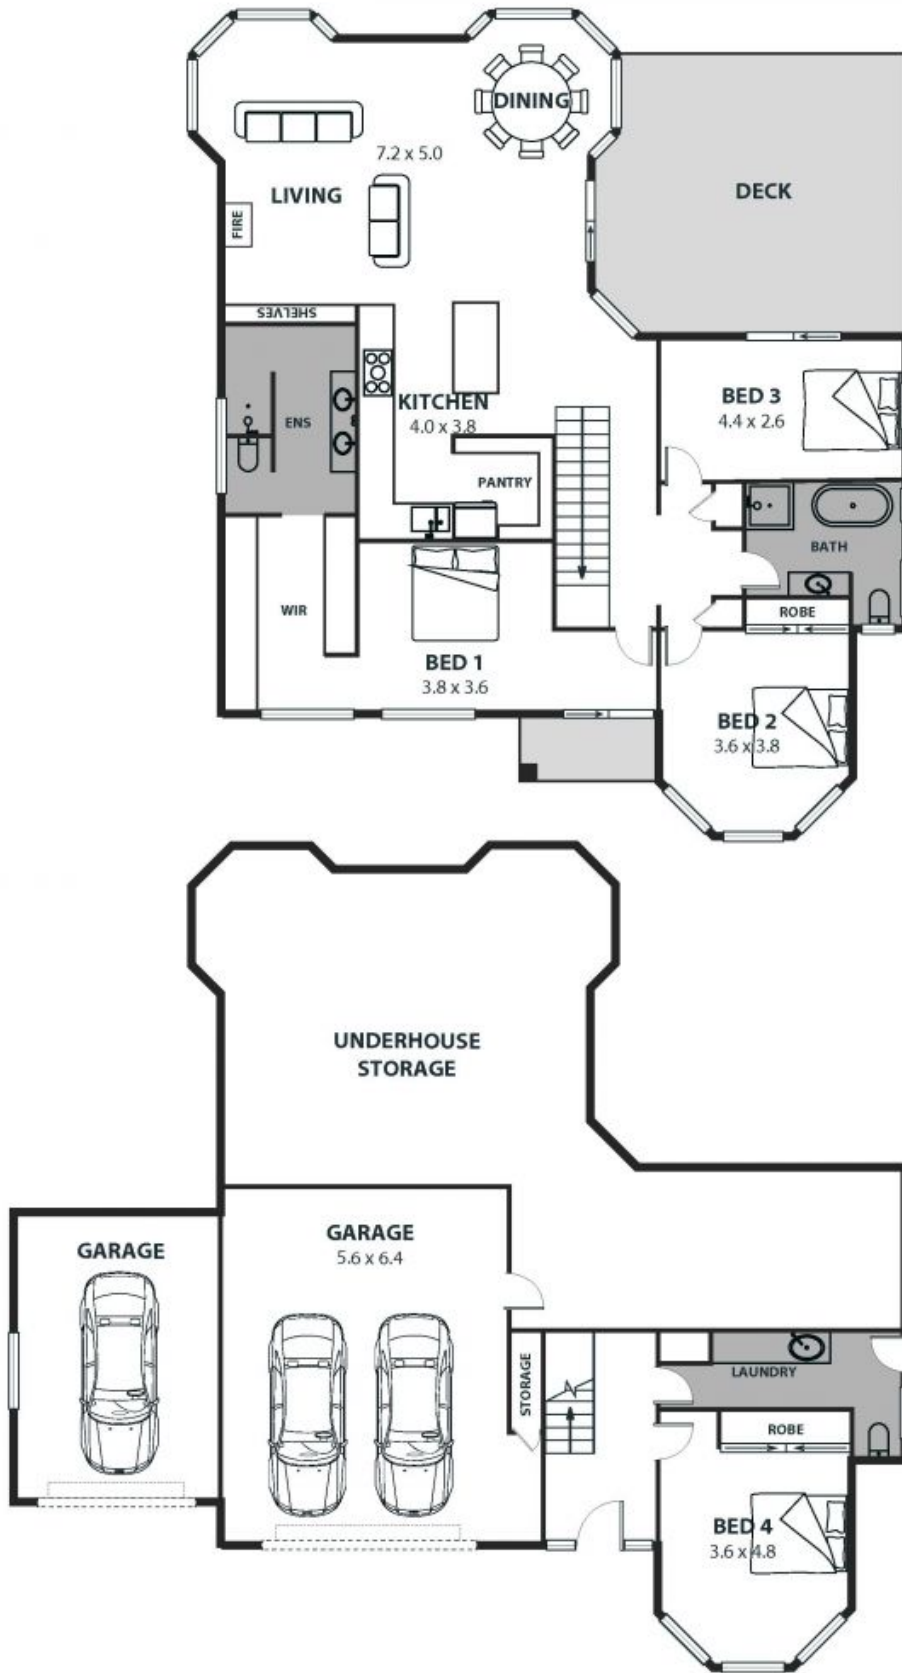

6 Sugarwood Place, Farmborough Heights

Internal Space 304m²